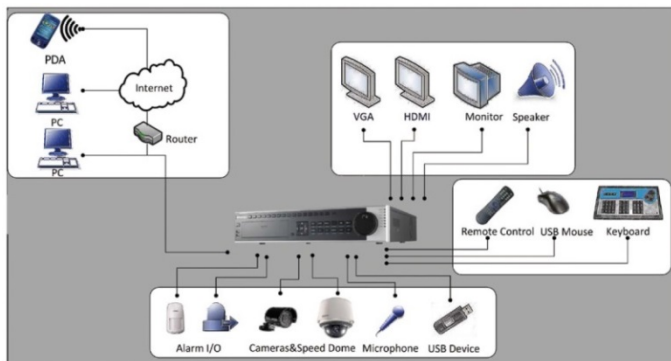

DS-8016HFI-ST Embedded Hybrid DVR

Key features

- H.264 video compression
- Third-party network cameras supported
- Up to 5 Megapixels resolution recording
- HDMI and VGA output at 1920 × 1080P resolution
- 16-ch synchronous playback
- HDD quota and group management