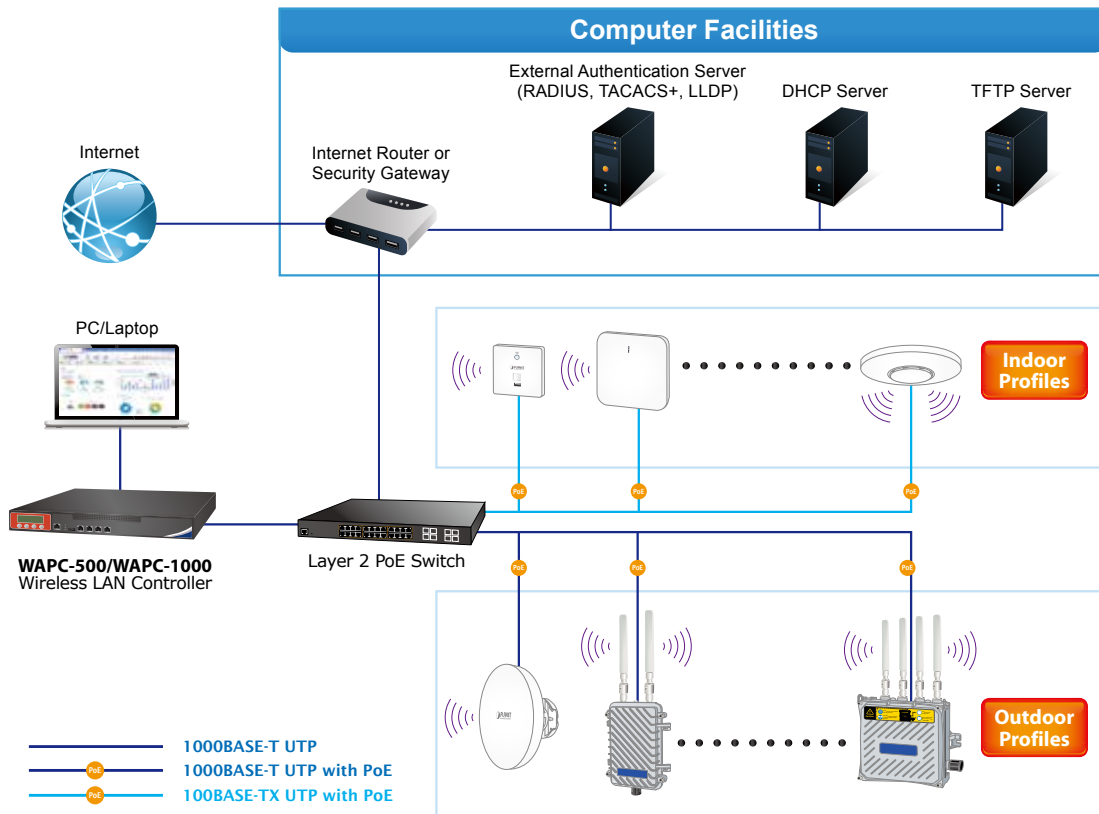

Applications

**We recommend you to match the WAPC-1000 with our related Smart AP series to get the best results.