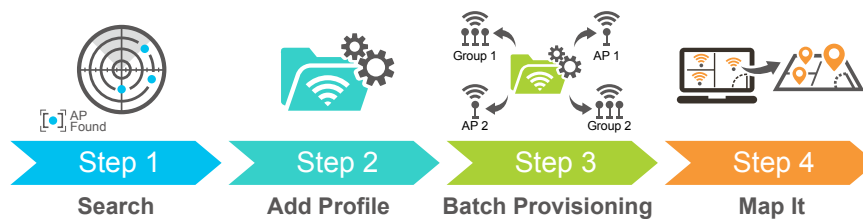

Simplified Cluster Management with 4 Steps