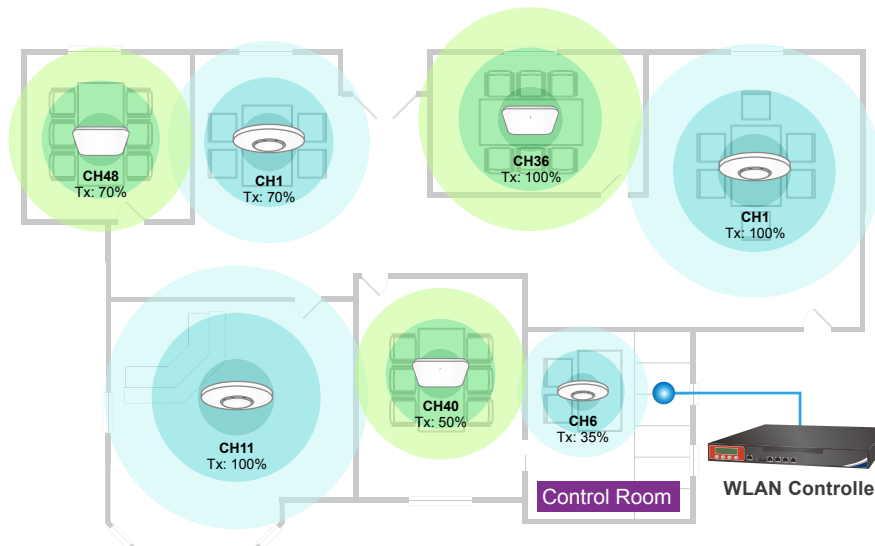

Wireless Cluster Management

To configure multiple Smart APs of the same model, the WLAN Controller allows clustering them to a managed group for unified management. According to requirements, wireless APs can be flexibly expanded or removed from a wireless AP group at any time. The AP cluster benefits bulk provision and bulk firmware upgrade through single entry point instead of having to configure settings in each of them separately.

Simplified Cluster Management with 4 Steps

Secure WLAN Access and User Control

The WLAN Controller can provide up to 1000 on-demand user accounts. The user accounts can be grouped according to a different access policy. The WLAN Controller's built-in RADIUS server is integrated for large-scale enterprises so as to provide secure user authentication through the managed RADIUS AP clients.

Optimizing Wi-Fi Deployment with Zone Maps

Importing your floor maps and locating each AP or AP group according to the field deployment can save your time and cost of on-site support and monitoring. It shows real-time AP status, and its signal heat map is capable of reflecting the actual coverage and helps the administrator to fine-tune the overlapping of the adjacent APs anytime to optimize the wireless network performance.

Visualizing Wi-Fi Signals through Map

Real-time Monitoring to Speed Up Network Analysis

The WLAN Controller collects all the traffic statistics of the managed APs and displays both graphical and dynamic data information via graphs, charts and tables, reporting on a significant overview of your wireless network to make the daily monitoring more efficient.