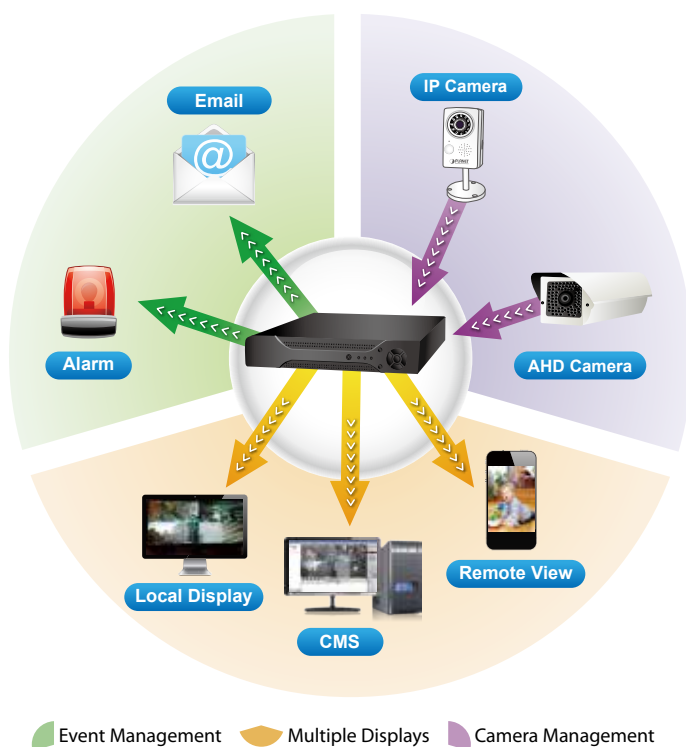

8-CH Hybrid Digital Video Recorder

Efficient Solution for Combining IP and Analog Cameras

PLANET HDVR-830 is a hybrid DVR recorder which is able to record video and data from traditional analog, AHD (Analog High Definition) and network IP security cameras. The advantage of a hybrid DVR recorder is that it lets you use currently installed analog security equipment along with newer network IP technology. This enables you to upgrade your surveillance system to IP equipment at your own pace, according to your budget. The HDVR-830 is the 8-channel, embedded system with HDMI local display and features recording, live view, playback and backup functions, etc. With easy-to-remember DDNS feature, the HDVR can be placed either in LAN or WAN for easy installation. Besides, designed for various surveillance applications via RS485 interface, the HDVR is capable of controlling most types of protocols. For the purpose of general monitoring, the HDVR-830 offers app viewer, Web browser and CMS (Central Management Software) for multi-platform remote access, thus making it an ideal solution for various applications, such as retail stores, communities, SMBs, supermarkets, restaurants and schools.

Hardware

- Embedded, highly-reliable standalone HDVR
- Supports 8-ch BNC connectors
- Supports dual local display (VGA and HDMI)
- Supports 3.5" SATA x 1 HDD
- Supports RS485 for PTZ control

Video / Audio

Dual Local Displays

Real-time Remote Monitoring

Video from the HDVR system can be accessed with Web browsers and mobile devices. With remote monitoring, you can view live and recorded video, allowing for easier monitoring of your video deployments, and the ability to react quickly to alarms and events.