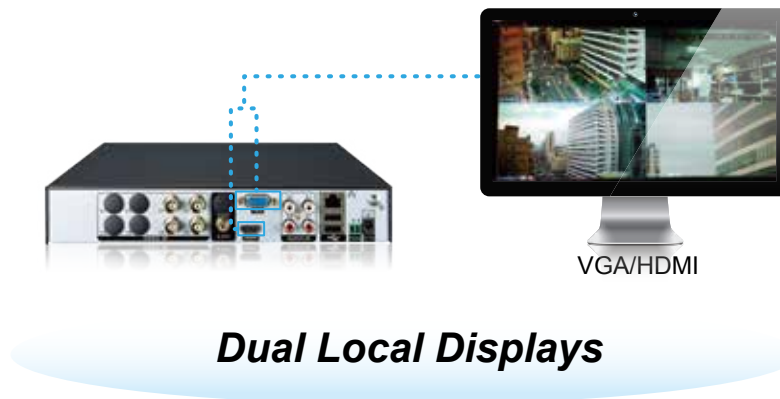

Hybrid Integration

The HDVR-830 allows each of its 8 channels to be connected to either an analog camera or an IP camera. If you already have analog cameras and want to add on a few IP cameras, the HDVR-830 is definitely your ideal choice. In addition, as the HDVR-830 complies with ONVIF, it is interoperable with any third-party IP cameras, thus omitting compatibility issue and allowing you to add more cameras.

Hybrid Integrated IP and AHD System

High Resolution Local Display

The HDVR-830 provides HDMI and VGA video output interfaces for dual local displays, which can be connected to HDMI monitor or VGA monitor for live view monitoring with video output of maximum 1280 x 720 resolutions. Due to local display, it can eliminate the need for a separate PC to view video from the unit. Besides, it also can be operated with the USB mouse to configure and monitor all the system easily.

Dual Local Displays

Real-time Remote Monitoring

Video from the HDVR system can be accessed with Web browsers and mobile devices. With remote monitoring, you can view live and recorded video, allowing for easier monitoring of your video deployments, and the ability to react quickly to alarms and events.