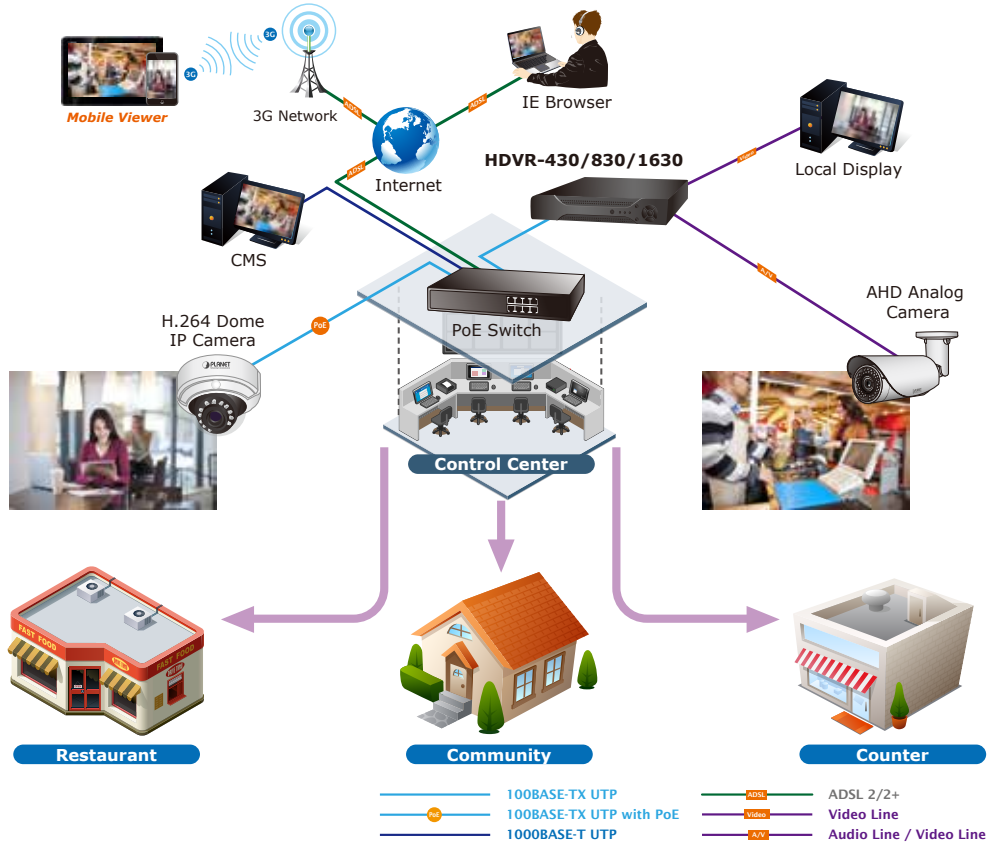

Hybrid Integrated IP and AHD System

High Resolution Local Display

The HDVR-830 provides HDMI and VGA video output interfaces for dual local displays, which can be connected to HDMI monitor or VGA monitor for live view monitoring with video output of maximum 1280 x 720 resolutions. Due to local display, it can eliminate the need for a separate PC to view video from the unit. Besides, it also can be operated with the USB mouse to configure and monitor all the system easily.

Real-time, Remote Monitoring

Central Management System (CMS)

Not just for small scale applications such as retail stores and SMBs, the HDVR system is expandable for multi-site management with the bundled CMS software. The CMS software is able to manage up to 256 channels of cameras simultaneously. With friendly graphic interface, users can control any cameras or HDVRs easily and make a quick response when event is triggered. With CMS support, users are able to make surveillance more efficient.

Applications

Advanced Event Management

The HDVR-830 is equipped with a smart alarm-triggering mechanism and supports various alerts and abnormal events. When it comes to a critical event, having a smart and responsive event management in place is essential for video surveillance system. This feature greatly strengthens the security and management efficiency of PLANET HDVR system.

Perfect for Indoor Surveillance Applications

PLANET HDVR system can be controlled and monitored both in the local LAN and the remote site via Internet. Users can also login from their mobile phones to check the monitoring screen anywhere, anytime. It is especially perfect for indoor surveillance in such places as retail stores, communities, restaurants, etc.