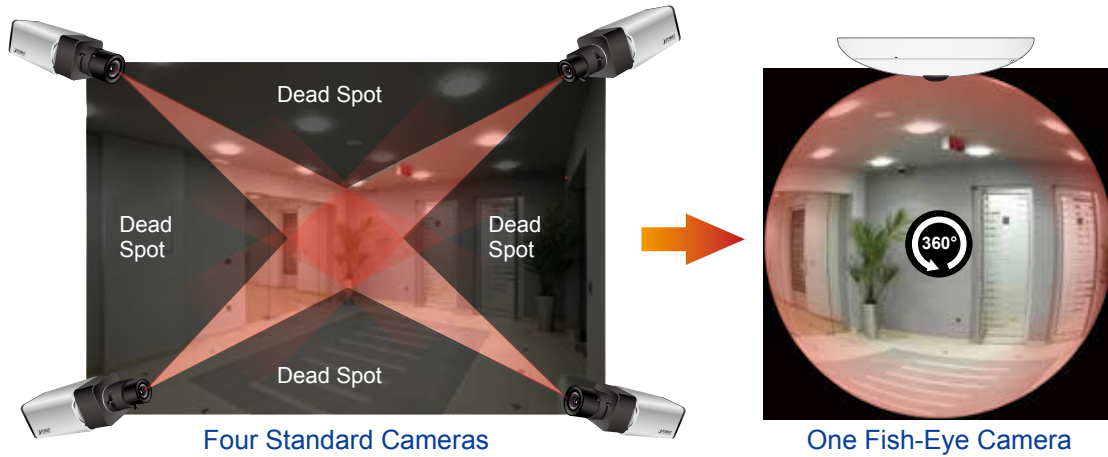

5 Mega-pixel Wireless Fisheye IP Camera

Compact Wireless Panoramic Camera for Wide View Surveillance

PLANET ICA-W8500 5 mega-pixel Wireless Fish-Eye IP Camera supports H.264, MPEG-4, and JPEG compression formats and delivers excellent picture quality in up to 1920 x 1920 pixels at 15 frames per second (fps). Incorporating the professional 5 MP-resolution sensor, the ICA-W8500 provides high quality images and panorama function with quad view to enable images of monitoring and recording from four different angles to be displayed simultaneously. It offers 180° panoramic view by wall mount installation and 360° surround view in deployment of ceiling mount. Therefore, users do not need to install multiple IP cameras and hence save tremendous installation and maintenance costs. Moreover, the unique design makes it the ideal solution to surveillance applications in boutiques, stores, restaurants, indoor public areas, etc.

Easy Installation & Management

- Advanced e-PTZ, including preset point
- 10 motion detection areas / E-mail and FTP alert
- Micro SD card local video recording supported
- Digital Input/Output for integration with sensors and alarms
- Cam Viewer 3 Central Management Software supported

Full Surveillance with 360° Surround View

Furthermore, the ICA-W8500 is a fish-eye camera that allows you to monitor all angles of a location using just one camera and thus saves lots of the traditional mechanical Pan/Tilt maintenance cost. The distorted hemispherical image of the fish-eye camera will be converted into the conventional rectilinear projection. Without installing any software, you can watch live view and utilize functions such as motion detection and camera tampering through the Web interface using a web browser. Distortion correction feature of the ICA-W8500 can fix the camera video so you can use e-PTZ to zoom in, zoom out, and pan across your camera's video to survey a large area easily.