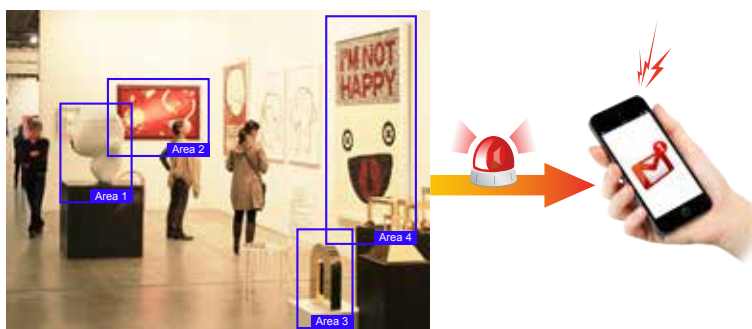

Motion-activated Recording & Instant Email Alert