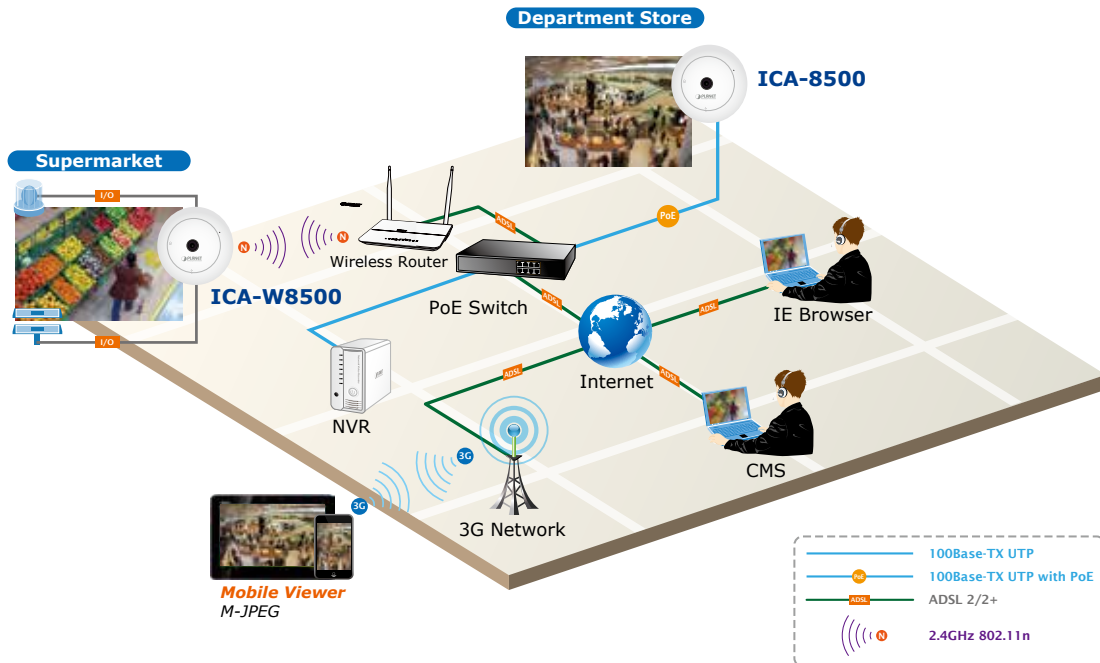

Advanced Event Management

The ICA-W8500 provides surveillance functions including DI/DO alarm, micro SD card support for local storage, and 2-way audio that enables audio communication between local and remote ICA-W8500 sites by connecting the external microphone and speaker. It can also be applied in video conferencing via the 2-way audio features.

2-Way Audio

Motion Detection & Alarms

It is easy to configure motion detection windows by the web management interface of the ICA-W8500. Users can have total control in determining the object and sensitivity of these motion detection windows. The ICA-W8500 is able to send email notifications, alerts and snapshots to any dedicated email account. This will alert the user any event in real time, no matter where the recipient may be.

Motion-activated Recording & Instant Email Alert

High Quality Streaming via 11n Wireless Connectivity

The ICA-W8500 adopts IEEE 802.11n wireless technology to communicate at maximum wireless signal rate and ensures secure transmission with WEP and WPA encryptions. It allows you to stream high quality video to remote sites and mobile devices. A Site Survey feature also allows you to view and connect to nearby wireless networks with ease. Complying with ONVIF, the ICA-W8500 is therefore interoperable with the third brand camera in the market, which greatly supports users to integrate with their existing surveillance network. It also includes 64-CH central management software for ease of maintenance and remote monitoring. The ICA-W8500 is indisputably the top choice for reliable and high performance surveillance.

Applications

PLANET ICA-W8500 provides various surveillance applications to deliver 360° panoramic clear images. It can offer identification of objects and people, perfect for surveillance needs from all aspects such as POS / cashier of a shop, the mall, lobby, public areas, etc.